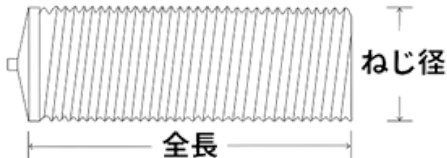

Male thread straight (SA)