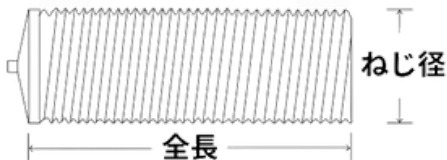

### Male thread straight (SA)

### red

MS: Mild steel (copper plated)

Part Number	Thread Diameter	Total length (mm)	MS (mild steel) Copper plated	SUS stainless	AL Aluminum	Small box quantity
M3- 5-SAO	M3	5	○	○	△	Small 1000
6-SAO	M3	6	○	○	○	Small 1000
8-SAO	M3	8	○	○	○	Small 1000
10-SAO	M3	10	○	○	○	Small 1000
12-SAO	M3	12	○	○	○	Small 1000
15-SAO	M3	15	○	○	○	Small 1000
18-SAO	M3	18	○	△	△	Small 1000
20-SAO	M3	20	○	○	○	Small 1000
25-SAO	M3	twenty five	○	○	○	Small 1000
30-SAO	M3	30	○	○	△	large 1000
35-SAO	M3	35	○	○	△	Large 500
40-SAO	M3	40	○	○	○	Large 500
45-SAO	M3	45	○	○	△	Large 500
50-SAO	M3	50	○	○	△	Large 500
M4- 5-SAO	M4	5	○	○	△	Small 1000
6-SAO	M4	6	○	○	○	Small 1000
8-SAO	M4	8	○	○	○	Small 1000
10-SAO	M4	10	○	○	○	Small 1000
12-SAO	M4	12	○	○	○	Small 1000
15-SAO	M4	15	○	○	○	Small 1000
18-SAO	M4	18	○	△	△	large 1000
20-SAO	M4	20	○	○	○	large 1000
25-SAO	M4	twenty five	○	○	○	large 1000
30-SAO	M4	30	○	○	○	Large 500
35-SAO	M4	35	○	○	△	Large 500
40-SAO	M4	40	○	○	○	Large 500
45-SAO	M4	45	○	○	○	Large 500
50-SAO	M4	50	○	○	△	large 250