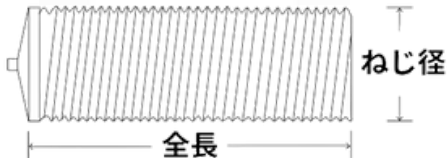

### yellow

AL: Aluminum steel

- Standard compatible
- △ Made-to-order products

○ indicates a standard compatible product, but we cannot guarantee that it will be in stock. Please be sure to inquire about stock availability.

Part Number	Thread Diameter	Total length (mm)	MS (mild steel) Copper plated	SUS stainless	AL Aluminum	Small box quantity
M3- 5-SAO	M3	5	○	○	△	Small 1000
6-SAO	M3	6	○	○	○	Small 1000
8-SAO	M3	8	○	○	○	Small 1000
10-SAO	M3	10	○	○	○	Small 1000
12-SAO	M3	12	○	○	○	Small 1000
15-SAO	M3	15	○	○	○	Small 1000
18-SAO	M3	18	○	△	△	Small 1000
20-SAO	M3	20	○	○	○	Small 1000
25-SAO	M3	twenty five	○	○	○	Small 1000
30-SAO	M3	30	○	○	△	large 1000
35-SAO	M3	35	○	○	△	Large 500
40-SAO	M3	40	○	○	○	Large 500
45-SAO	M3	45	○	○	△	Large 500
50-SAO	M3	50	○	○	△	Large 500
M4- 5-SAO	M4	5	○	○	△	Small 1000
6-SAO	M4	6	○	○	○	Small 1000
8-SAO	M4	8	○	○	○	Small 1000
10-SAO	M4	10	○	○	○	Small 1000
12-SAO	M4	12	○	○	○	Small 1000
15-SAO	M4	15	○	○	○	Small 1000
18-SAO	M4	18	○	△	△	large 1000
20-SAO	M4	20	○	○	○	large 1000
25-SAO	M4	twenty five	○	○	○	large 1000
30-SAO	M4	30	○	○	○	Large 500
35-SAO	M4	35	○	○	△	Large 500
40-SAO	M4	40	○	○	○	Large 500
45-SAO	M4	45	○	○	○	Large 500
50-SAO	M4	50	○	○	△	large 250

Male thread straight (SA)

red

MS: Mild steel (copper plated)

Silver

SUS: Stainless steel

yellow

AL: Aluminum steel

- Standard compatible
- △ Made-to-order products